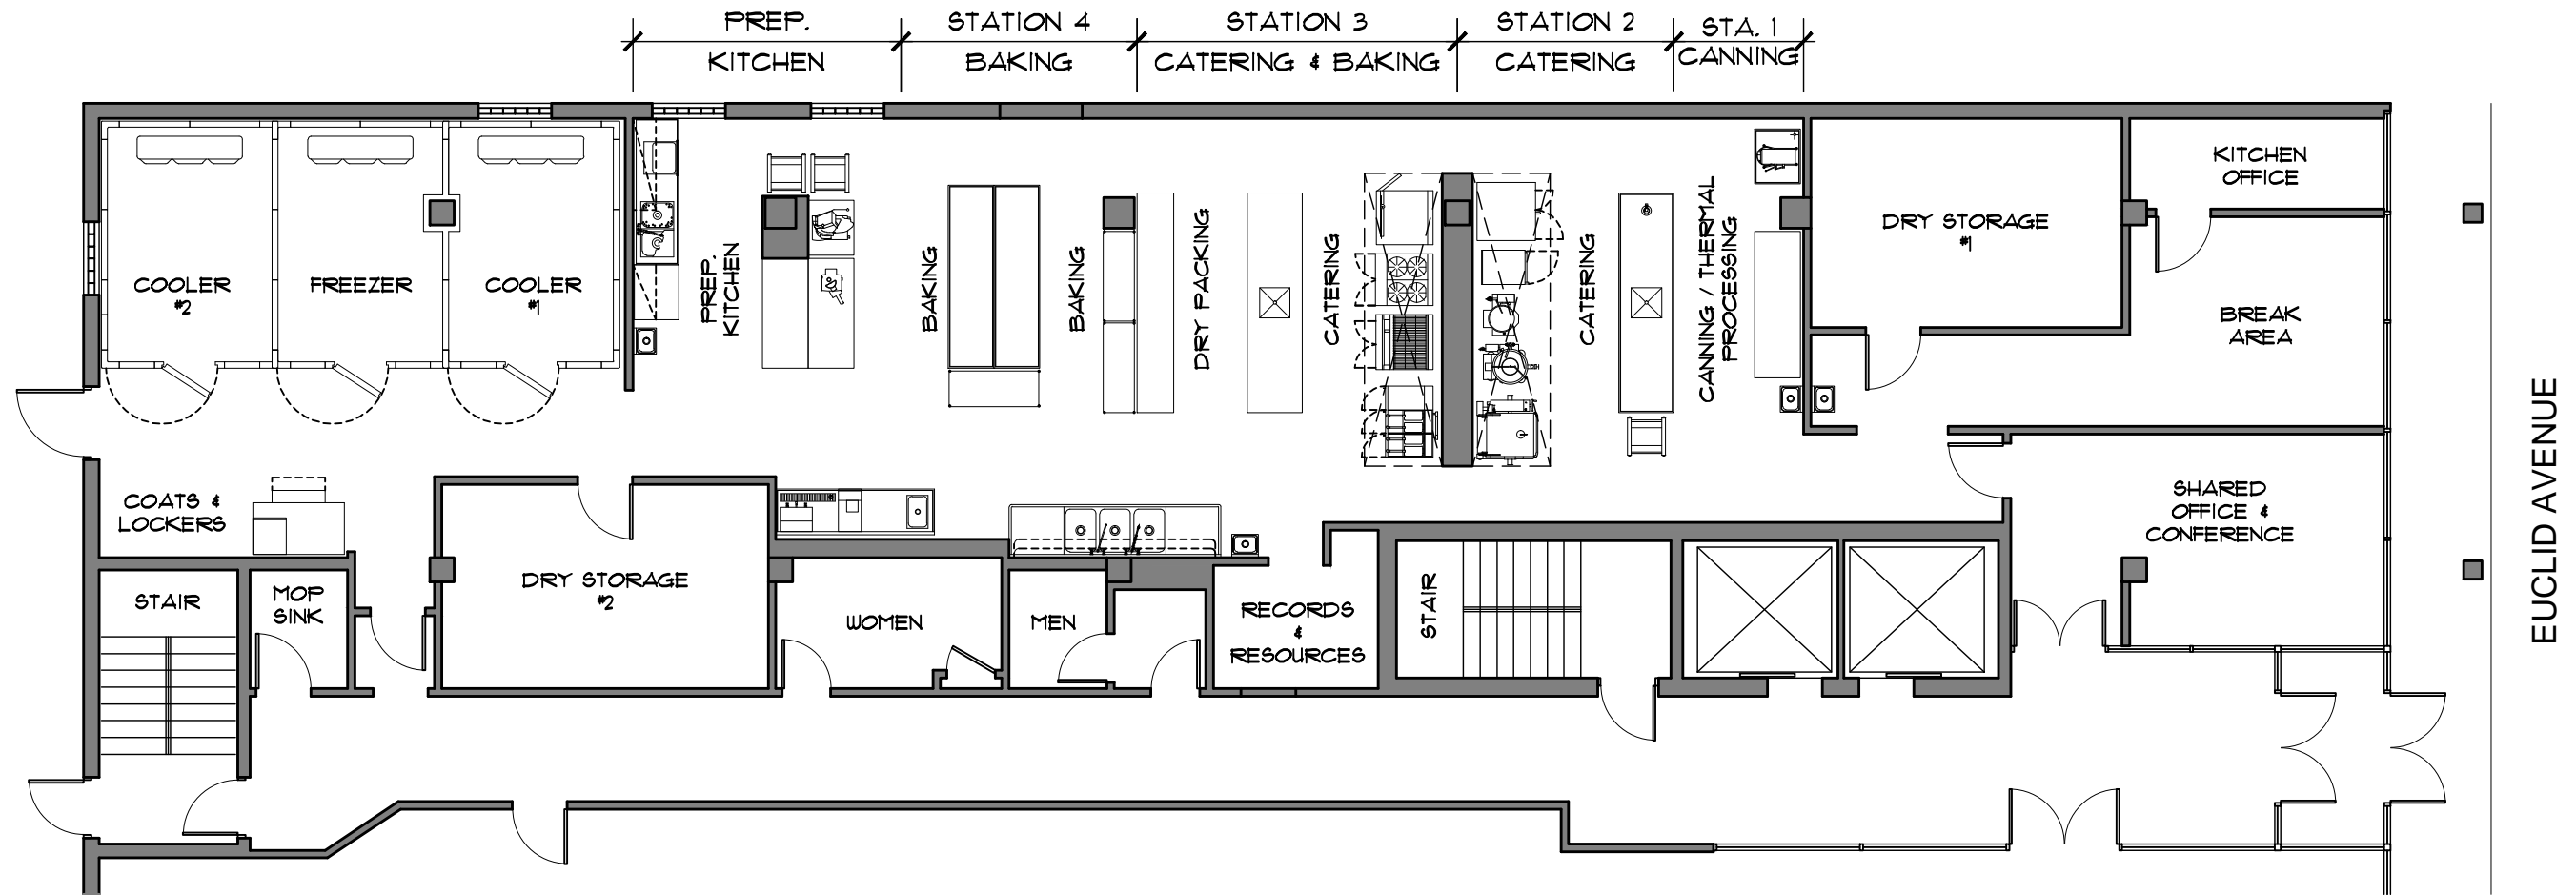

CLEVELAND CULINARY LAUNCH & KITCHEN

2800 EUCLID AVENUE
CLEVELAND, OHIO

J&M REAL ESTATE ADVISORS, INC.

FIRST FLOOR PLAN

1" = 10'-0"